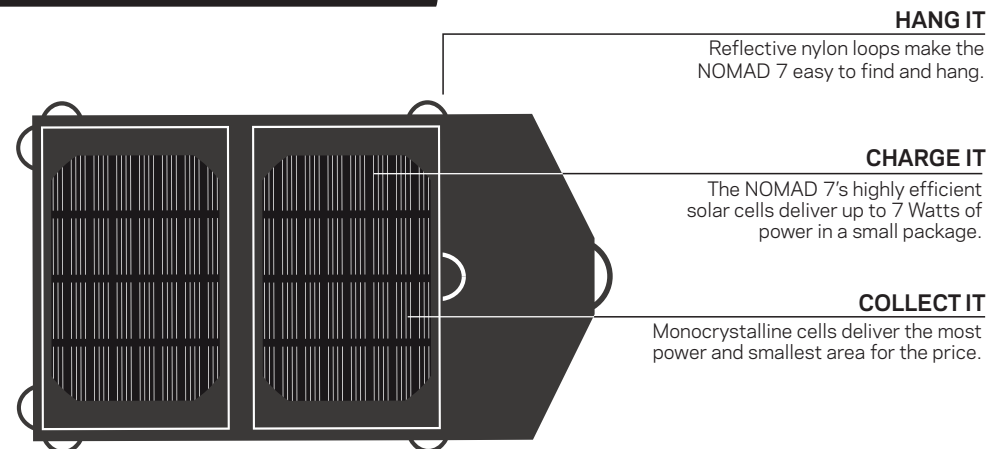

NOMAD⁷ SOLAR PANEL

Get to Know Your Gear

Getting Started

1. Be sure to **ACTIVATE YOUR WARRANTY** at www.GOALZERO.com/warranty
2. Open and remove protective film from solar cells.
3. Position and angle towards the sun (see below).
4. Plug your device into one of the charging ports.

How to Use Your Gear

- 1 **USB output port**
Accepts any standard USB cable for charging USB devices.
- 2 **Solar output port**
Charges the GUIDE 10 battery pack, faster than USB.
- 3 **Car adapter and 12V output port**
Connect the car adapter (included) to charge small 12V devices.

Technical Specs

Usage	
<i>Charges the following:</i>	<i>Approx. charge time:</i>
GUIDE 10 battery pack	2-4 hours
Cell phone, MP3 player	1-3 hours
Smart phone, GPS, USB camera	2-4 hours
<i>Not compatible with tablets, like iPad.</i>	
Inputs	
Solar panel	Rated wattage: 7W Cell type: monocrystalline Open-circuit voltage: 6.5-7V Converting eff.: 17-18% Cell area: 0.0394 m ²
Outputs	
USB port	5V, 1.0A max (5W), linear regulated
12V port	13-15V, 0.2A max (3W), boost regulated
Solar port	6-6.5V, 1.0A max (6W), not regulated
General	
Weight (no pkg)	0.8 lbs (0.36 kg)
Dimensions (folded)	6x9x1 in (15x26x2.5 cm)
Dimensions (unfolded)	17x9x0.1 in (43x23x0.25 cm)
Warranty	12 months
Certifications	FCC and CE
Optimal Operating Temp.	0-120°F (-17-48°C)