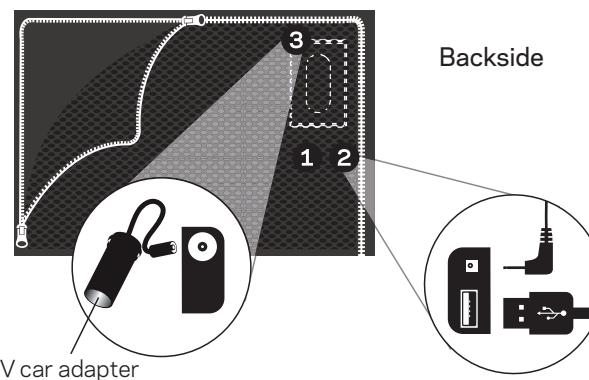

NOMAD⁷ SOLAR PANEL

Get to Know Your Gear

Getting Started

1. Be sure to **ACTIVATE YOUR WARRANTY** at www.GOALZERO.com/warranty
2. Open and remove protective film from solar cells.
3. Position and angle towards the sun (see below).
4. Plug your device into one of the charging ports.

How to Use Your Gear

- 1 **USB output port**
Accepts any standard USB cable for charging USB devices.
- 2 **Solar output port**
Charges the GUIDE 10 battery pack, faster than USB.
- 3 **Car adapter and 12V output port**
Connect the car adapter (included) to charge small 12V devices.

Technical Specs

Usage	
<i>Charges the following:</i>	<i>Approx. charge time:</i>
GUIDE 10 battery pack	2-4 hours
Cell phone, MP3 player	1-3 hours
Smart phone, GPS, USB camera	2-4 hours
<i>Not compatible with tablets, like iPad.</i>	
Inputs	
Solar panel	Rated wattage: 7W Cell type: monocrystalline Open-circuit voltage: 6.5-7V Converting eff.: 17-18% Cell area: 0.0394 m ²
Outputs	
USB port	5V, 1.0A max (5W), linear regulated
12V port	13-15V, 0.2A max (3W), boost regulated
Solar port	6-6.5V, 1.0A max (6W), not regulated
General	
Weight (no pkg)	0.8 lbs (0.36 kg)
Dimensions (folded)	6x9x1 in (15x26x2.5 cm)
Dimensions (unfolded)	17x9x0.1 in (43x23x0.25 cm)
Warranty	12 months
Certifications	FCC and CE
Optimal Operating Temp.	0-120°F (-17-48°C)