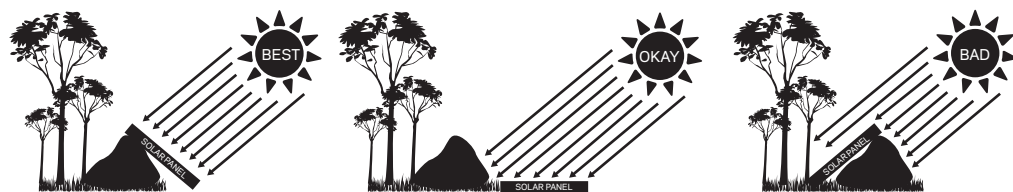

NOMAD⁷ SOLAR PANEL

Get to Know Your Gear

Getting Started

1. Be sure to **ACTIVATE YOUR WARRANTY** at www.GOALZERO.com/warranty
2. Open and remove protective film from solar cells.
3. Position and angle towards the sun (see below).
4. Plug your device into one of the charging ports.

Technical Specs

Usage	
<i>Charges the following:</i>	<i>Approx. charge time:</i>
GUIDE 10 battery pack	2-4 hours
Cell phone, MP3 player	1-3 hours
Smart phone, GPS, USB camera	2-4 hours
<i>Not compatible with tablets, like iPad.</i>	
Inputs	
Solar panel	Rated wattage: 7W Cell type: monocrystalline Open-circuit voltage: 6.5-7V Converting eff.: 17-18% Cell area: 0.0394 m ²
Outputs	
USB port	5V, 1.0A max (5W), linear regulated
12V port	13-15V, 0.2A max (3W), boost regulated
Solar port	6-6.5V, 1.0A max (6W), not regulated
General	
Weight (no pkg)	0.8 lbs (0.36 kg)
Dimensions (folded)	6x9x1 in (15x26x2.5 cm)
Dimensions (unfolded)	17x9x0.1 in (43x23x0.25 cm)
Warranty	12 months
Certifications	FCC and CE
Optimal Operating Temp.	0-120°F (-17-48°C)