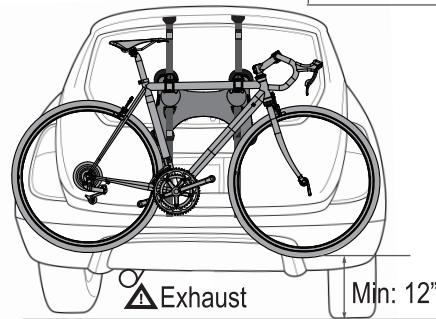

**1** Select type of vehicle and check Saris Fit Guide for approved fits. [www.saris.com](http://www.saris.com)

**3** Max: 35lb / 16kg

Keep bike from swinging freely by using the stabilizer strap against bike frame or pedal.