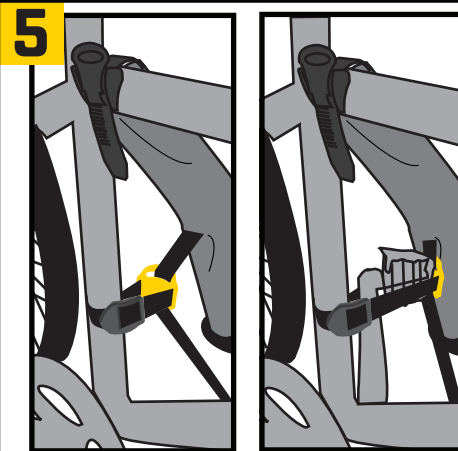

**1** Select type of vehicle and check Saris Fit Guide for approved fits. [www.saris.com](http://www.saris.com)

**3** Max: 35lb / 16kg

Keep bike from swinging freely by using the stabilizer strap against bike frame or pedal.