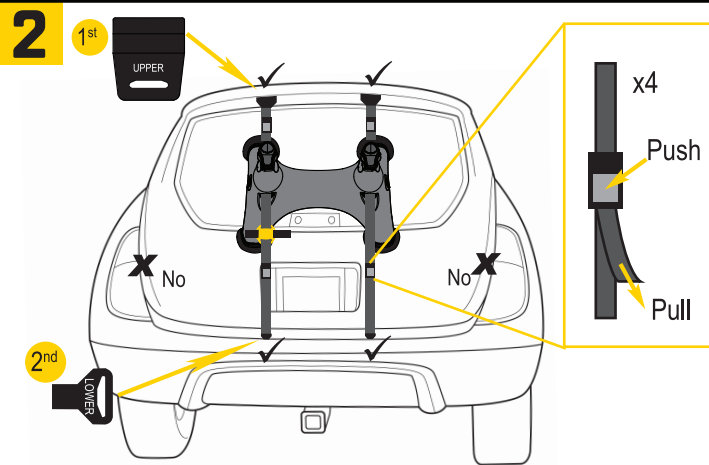

**1** Select type of vehicle and check Saris Fit Guide for approved fits. [www.saris.com](http://www.saris.com)

**3** Max: 35lb / 16kg

Keep bike from swinging freely by using the stabilizer strap against bike frame or pedal.