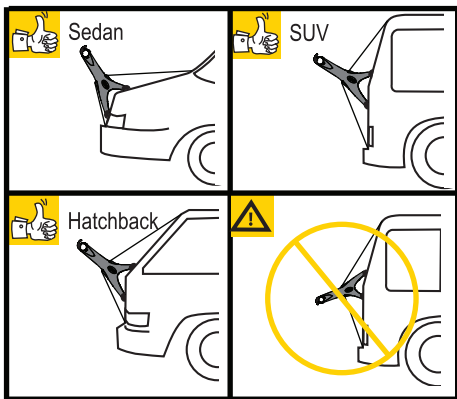

**1** Select type of vehicle and check Saris Fit Guide for approved fits. [www.saris.com](http://www.saris.com)

**3** Max: 35lb / 16kg

Keep bike from swinging freely by using the stabilizer strap against bike frame or pedal.