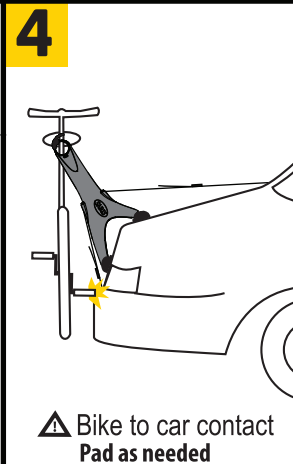

**1** Select type of vehicle and check Saris Fit Guide for approved fits. [www.saris.com](http://www.saris.com)

**3** Max: 35lb / 16kg

Keep bike from swinging freely by using the stabilizer strap against bike frame or pedal.