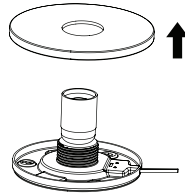

New regulations will encourage the recycling of Waste from Electrical and Electronic Equipment (European 'WEEE Directive' effective August 2005).

NOTE

Dear Customer, please note that when you screw in this large light bulb, the momentum (force) is larger than on smaller bulbs due to its larger diameter; therefore please be careful when screwing it in so as to avoid over-screwing thereby destroying the socket thread.

TR Bulb, Table / Wall Lamp

Wall Mounted

Table Lamp

Wall Mounted

1

2

3

4