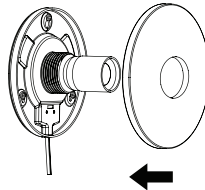

New regulations will encourage the recycling of Waste from Electrical and Electronic Equipment (European 'WEEE Directive' effective August 2005).

NOTE

Dear Customer, please note that when you screw in this large light bulb, the momentum (force) is larger than on smaller bulbs due to its larger diameter; therefore please be careful when screwing it in so as to avoid over-screwing thereby destroying the socket thread.

TR Bulb, Table / Wall Lamp

Wall Mounted

Table Lamp

Wall Mounted

1

2

3

4