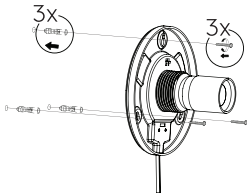

New regulations will encourage the recycling of Waste from Electrical and Electronic Equipment (European 'WEEE Directive' effective August 2005).

NOTE

Dear Customer, please note that when you screw in this large light bulb, the momentum (force) is larger than on smaller bulbs due to its larger diameter; therefore please be careful when screwing it in so as to avoid over-screwing thereby destroying the socket thread.

TR Bulb, Table / Wall Lamp

Wall Mounted

Table Lamp

Wall Mounted

1

2

3

4